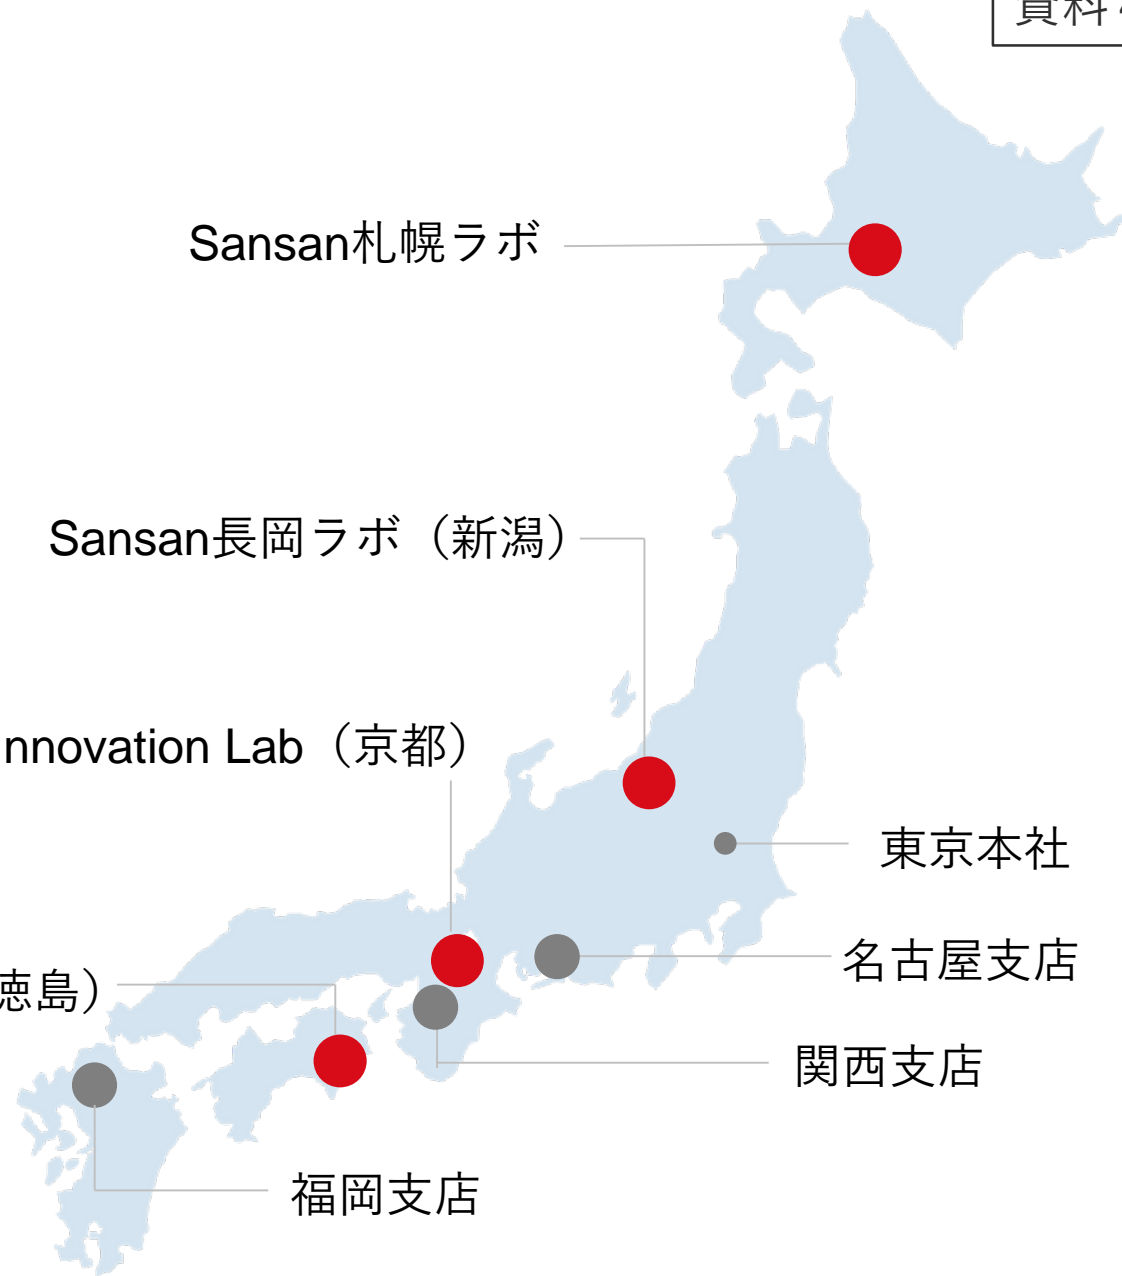

Sansanの地方開発拠点

Sansan札幌ラボ

Sansan長岡ラボ（新潟）

Sansan Innovation Lab（京都）

Sansan神山ラボ（徳島）

福岡支店

東京本社

名古屋支店

関西支店

A scenic landscape view of a valley. In the foreground, a large, dark pine tree trunk is visible on the left side. The middle ground shows a wide valley with a river winding through it. A small town or village is nestled in the valley, surrounded by green hills and mountains. The background features more distant, hazy mountains under a blue sky with some clouds. The overall scene is bright and clear, suggesting a sunny day.

2023年4月開校
神山町まるごと学校（高専）